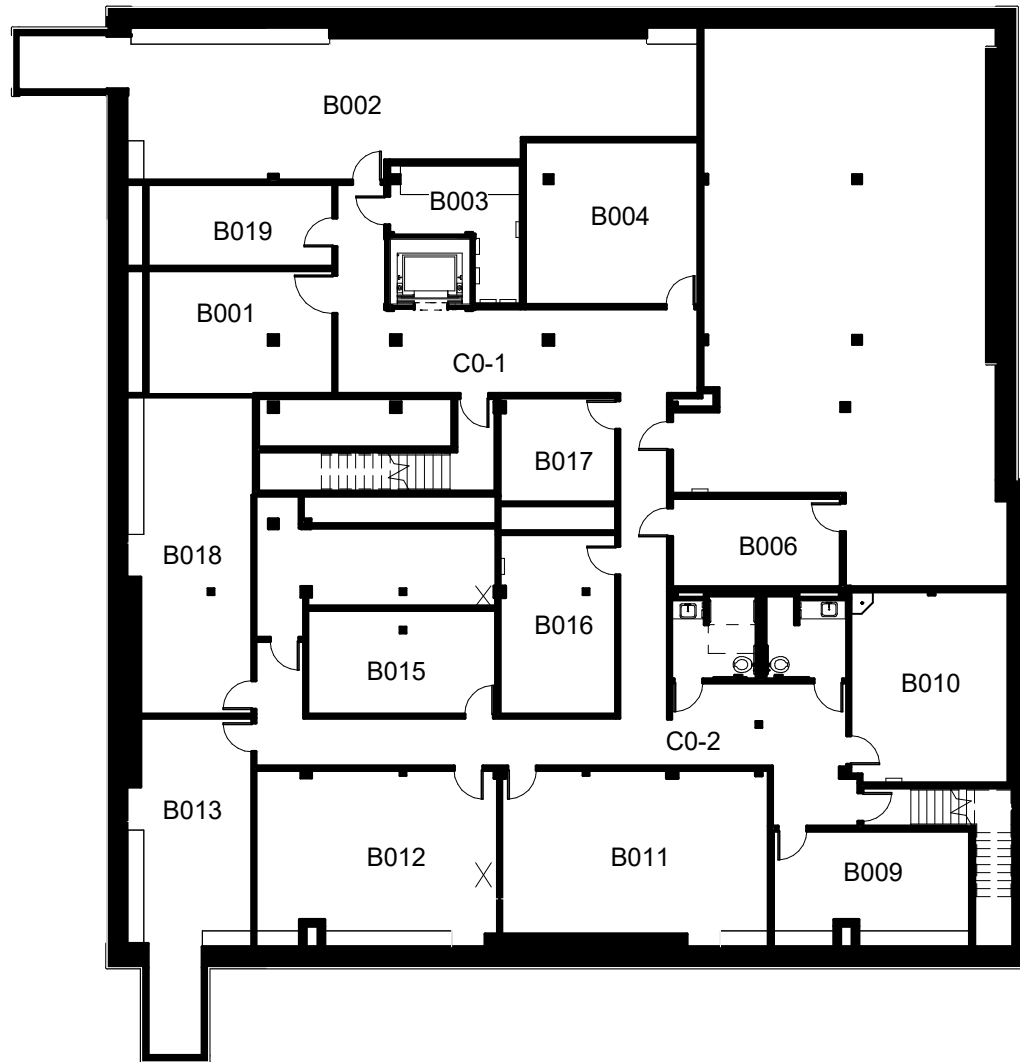

PORTLAND COMMUNITY COLLEGE

Downtown Center

722 SW 2nd Ave
Portland, OR 97204

Room Locator

SW Morrison St.

SW 2nd Ave

SW 1st Ave

SW Yamnill St.

DOWNTOWN CENTER
BASEMENT LEVEL
RVT DC-0X 09/24

DC

DOWNTOWN CENTER
SECOND LEVEL
RVT DC-2X 09/24

DC

DOWNTOWN CENTER
THIRD LEVEL
RVT DC-3X 09/24

DC

DOWNTOWN CENTER
FOURTH LEVEL
RVT DC-4X 09/24

DC