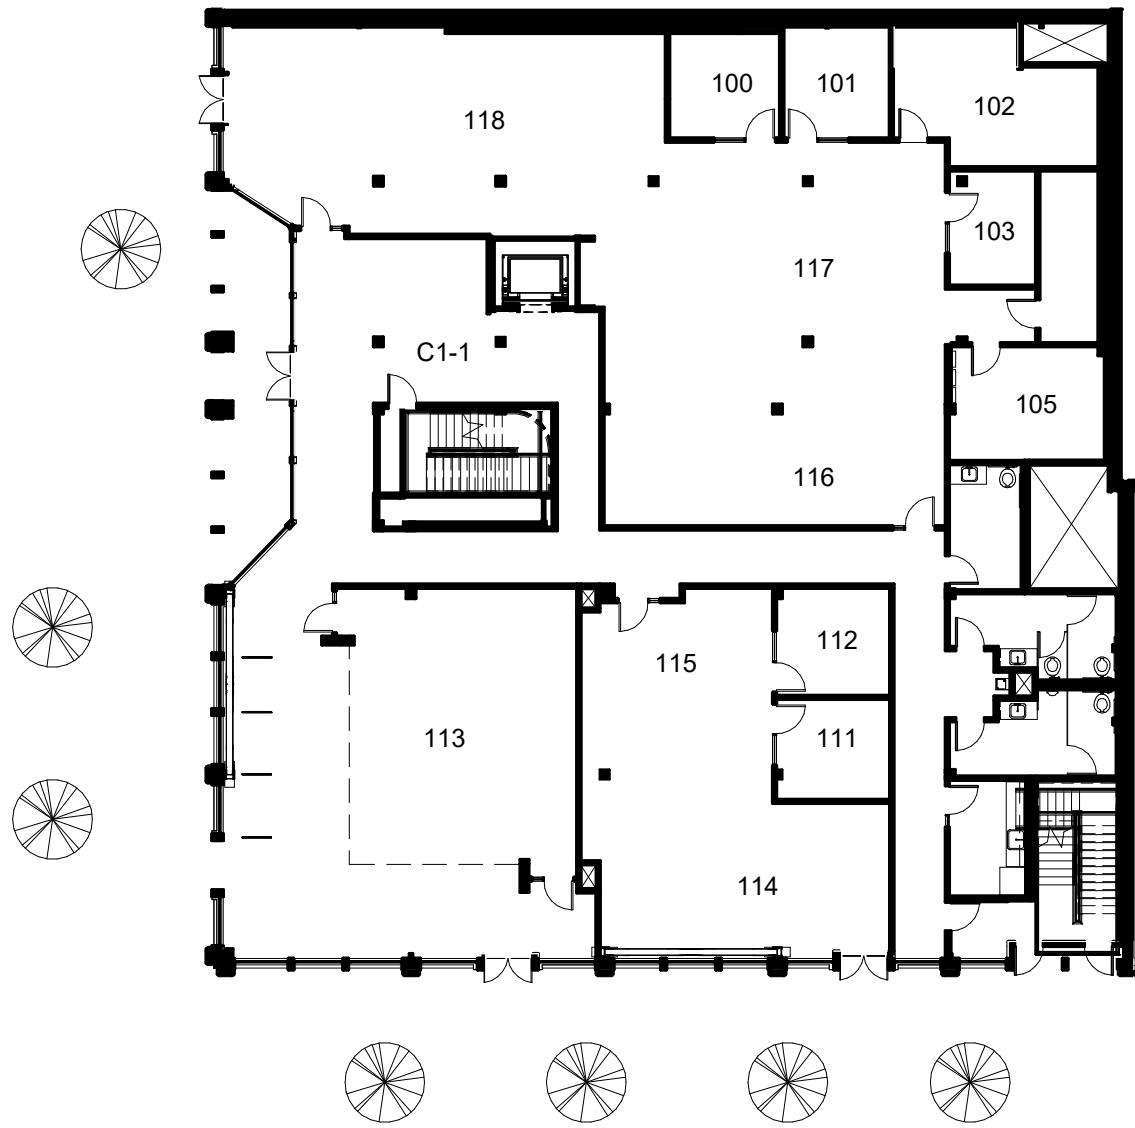

PORTLAND COMMUNITY COLLEGE

Downtown Center

722 SW 2nd Ave
Portland, OR 97204

Room Locator

SW Morrison St.

SW 2nd Ave

SW 1st Ave

SW Yamnill St.

DOWNTOWN CENTER
BASEMENT LEVEL
RVT DC-0X 09/24

DC

DOWNTOWN CENTER
SECOND LEVEL
RVT DC-2X 09/24

DC

DOWNTOWN CENTER
THIRD LEVEL
RVT DC-3X 09/24

DC

DOWNTOWN CENTER
FOURTH LEVEL
RVT DC-4X 09/24

DC