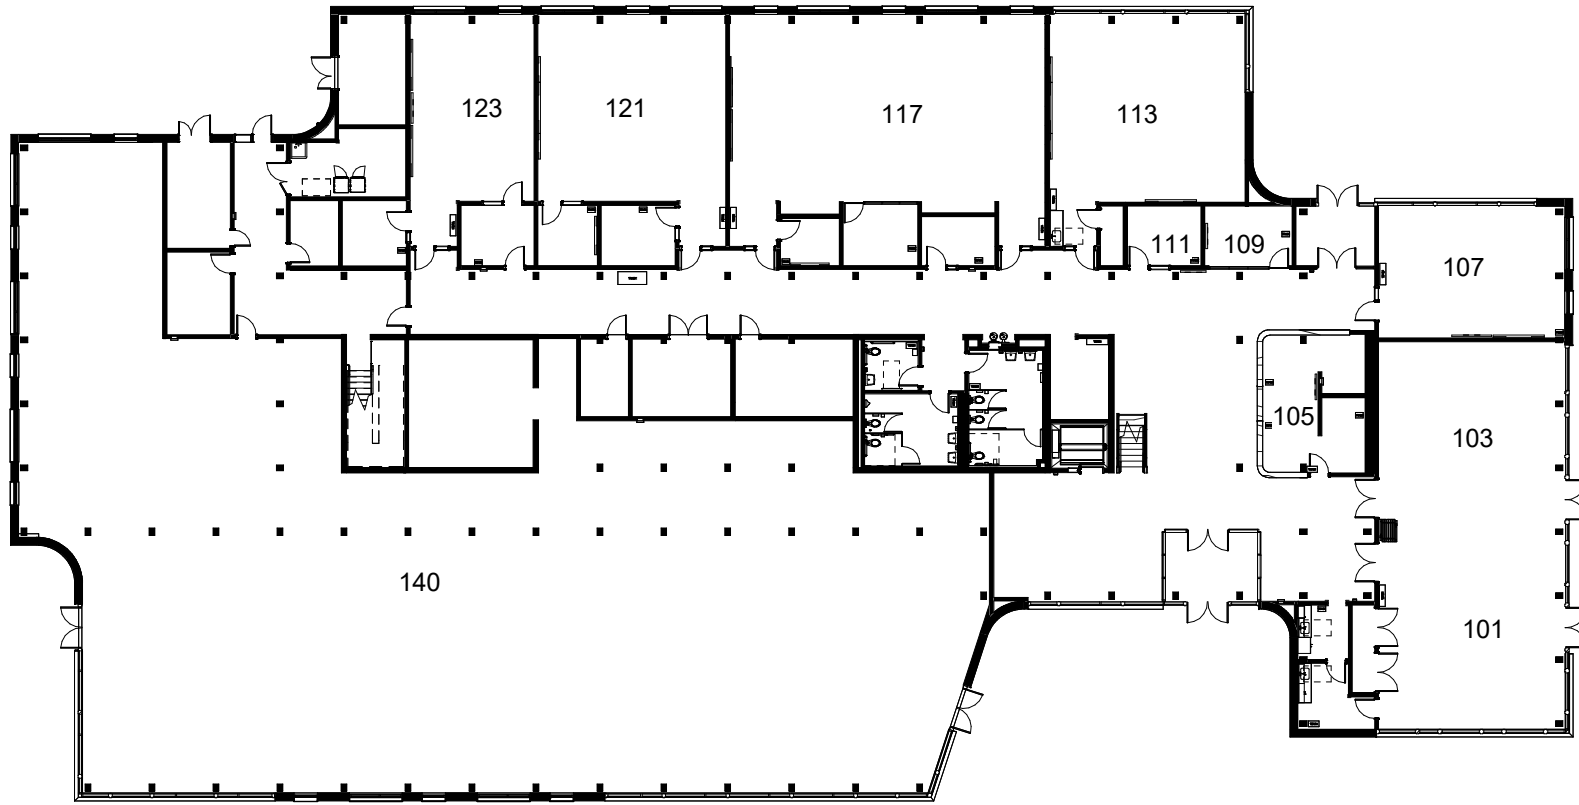

PORTLAND COMMUNITY COLLEGE

Opportunity Center at 42nd Avenue

4299 NE Killingsworth St.

Portland, OR 97218

Room Locator

OPP. CTR. @ 42ND
SITE - OC42
RVT OC42-2X 9/24

OC42

OPP. CTR. @ 42ND
FIRST LEVEL
RVT OC42-1X 9/24

OC42

OPP. CTR. @ 42ND
SECOND LEVEL
RVT OC42-2X 9/24

OC42