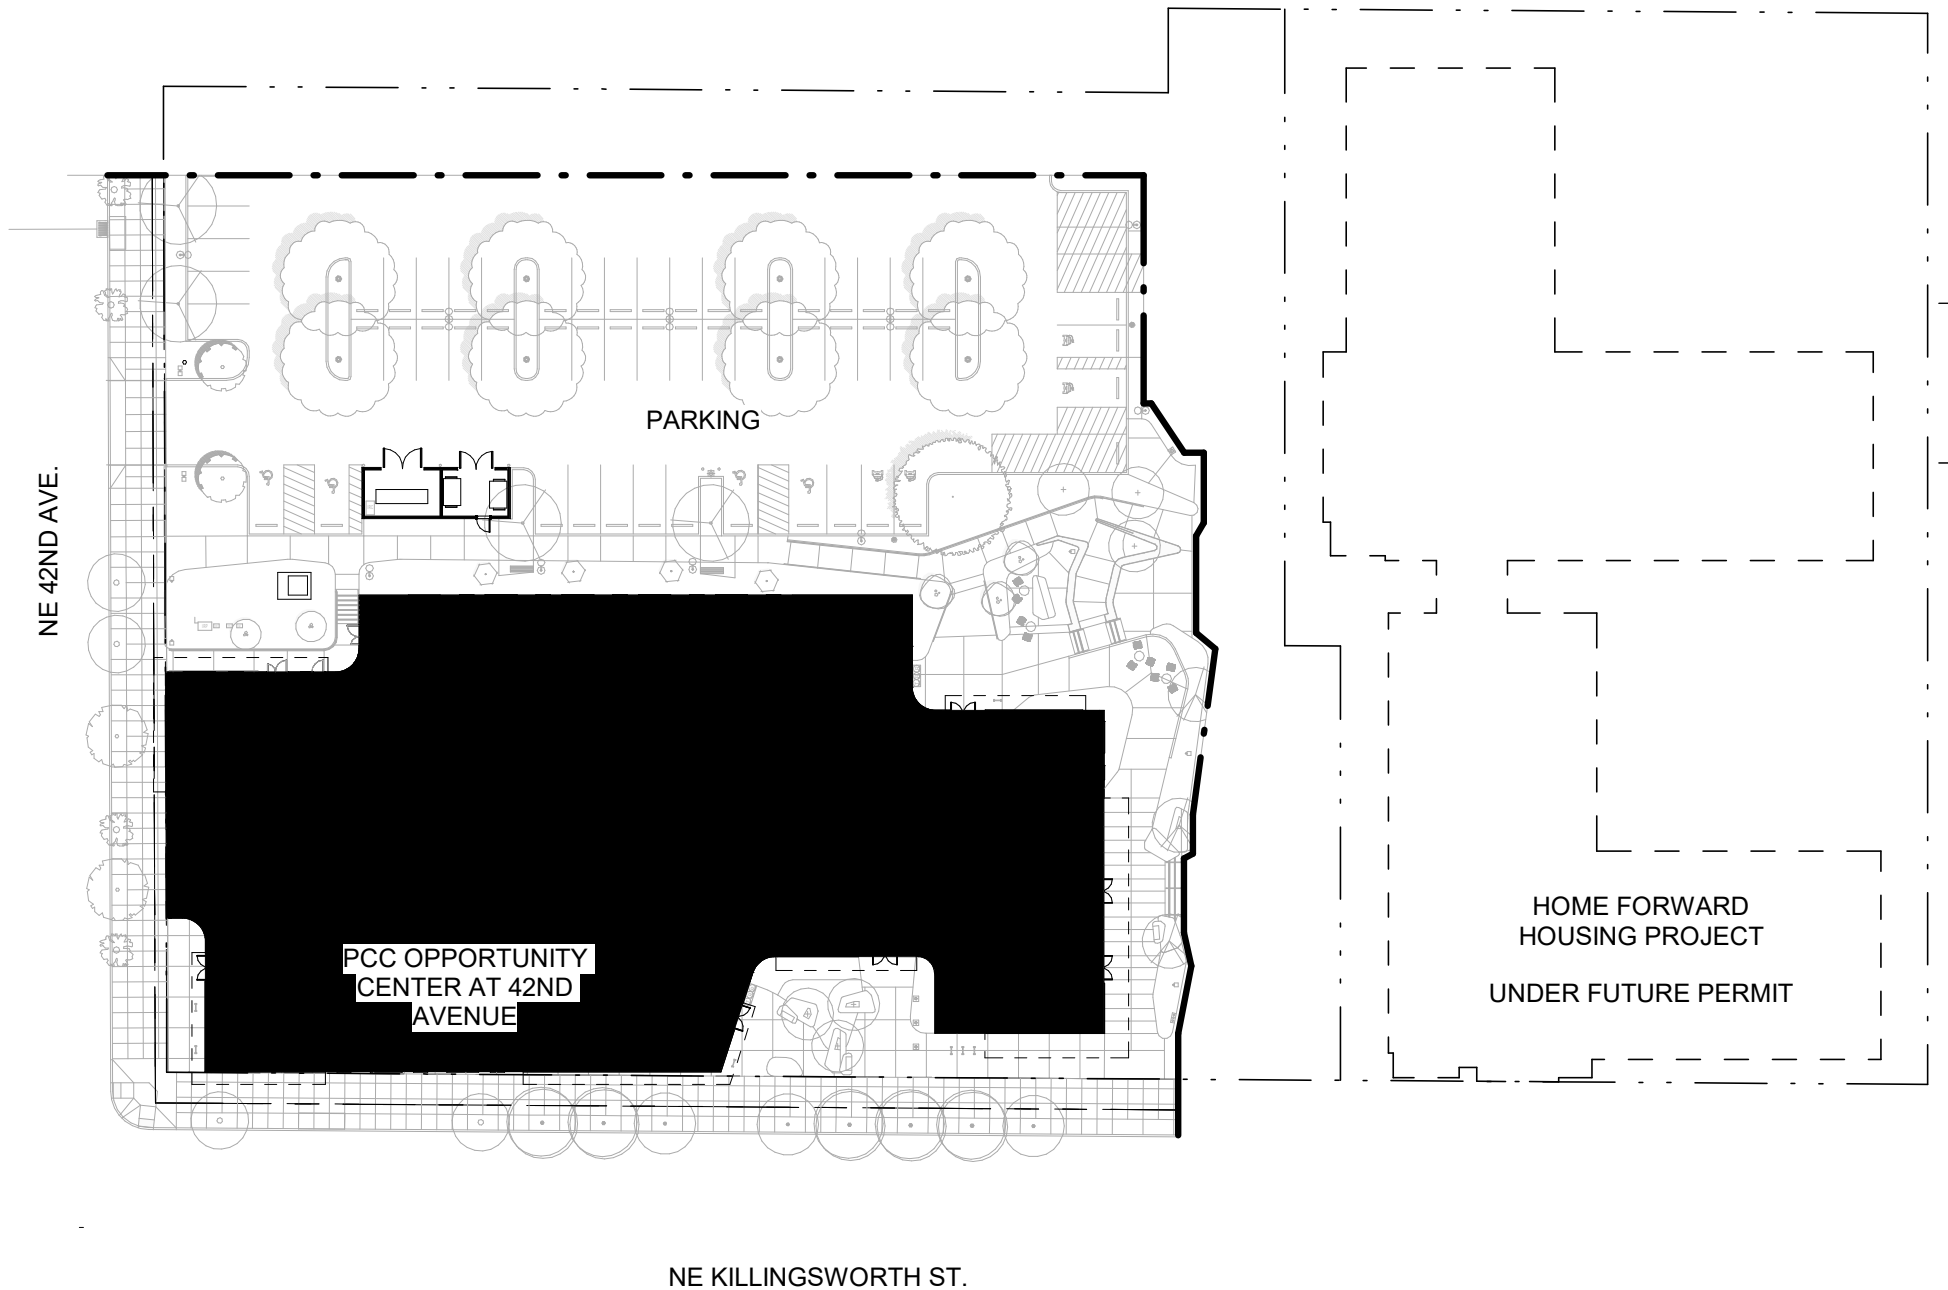

PORTLAND COMMUNITY COLLEGE

Opportunity Center at 42nd Avenue

4299 NE Killingsworth St.

Portland, OR 97218

Room Locator

OPP. CTR. @ 42ND
SITE - OC42
RVT OC42-2X 9/24

OC42

OPP. CTR. @ 42ND
FIRST LEVEL
RVT OC42-1X 9/24

OC42

OPP. CTR. @ 42ND
SECOND LEVEL
RVT OC42-2X 9/24

OC42