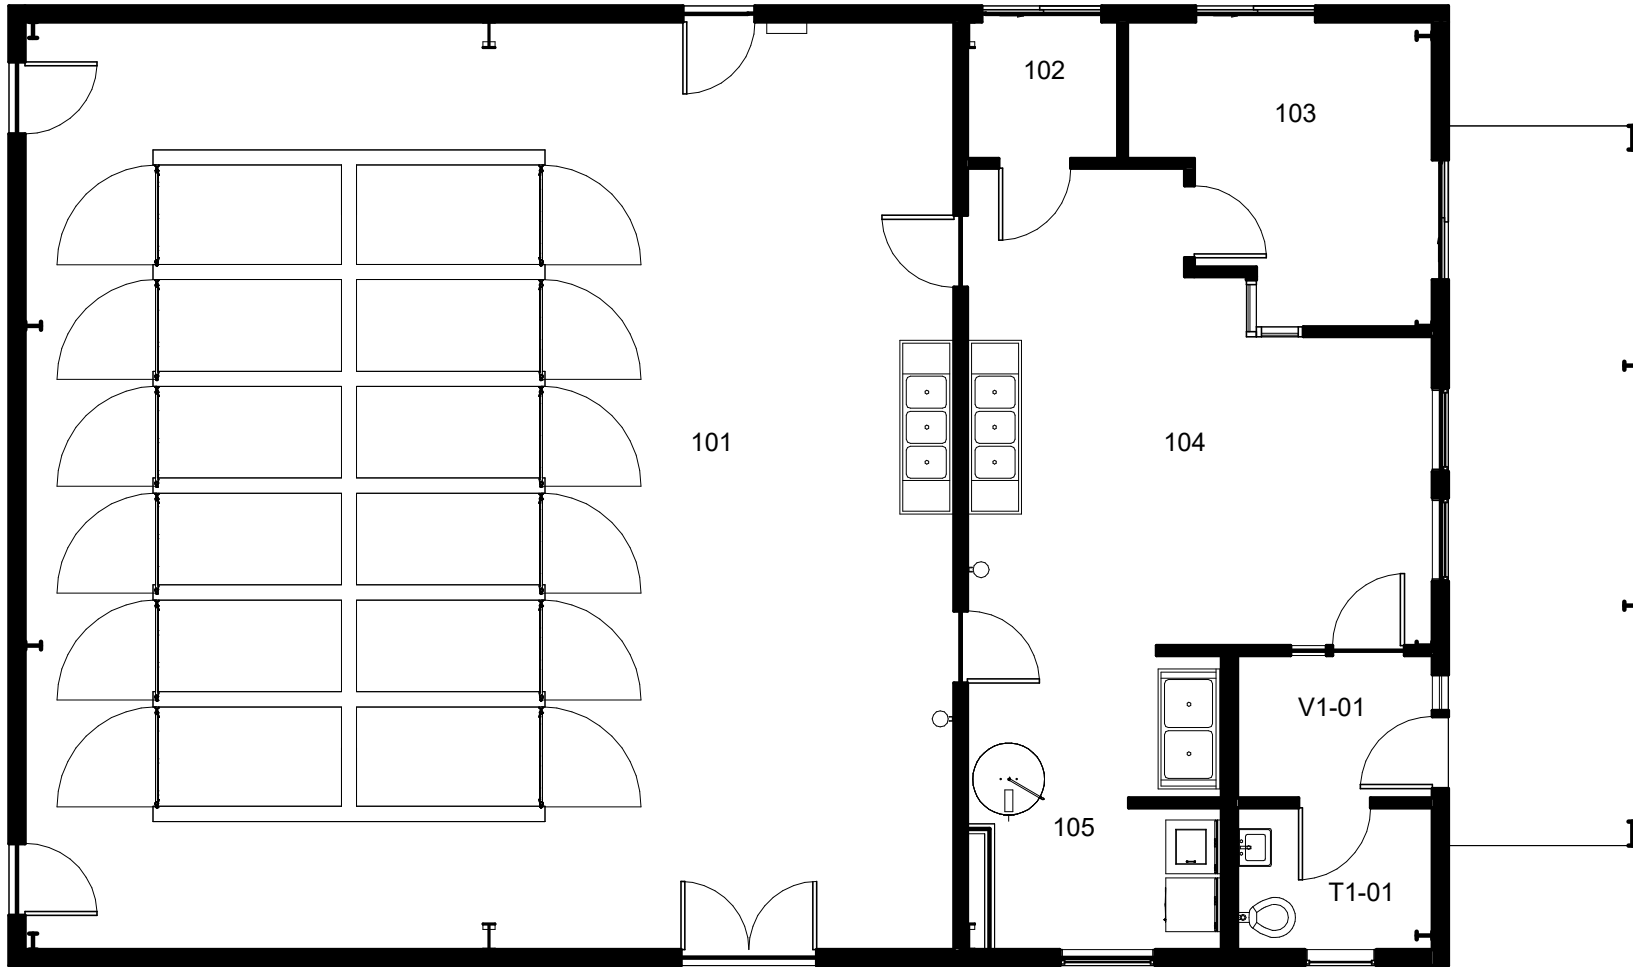

KENNEL
FIRST LEVEL
RVT KENNEL-1X 09/24

KENNEL