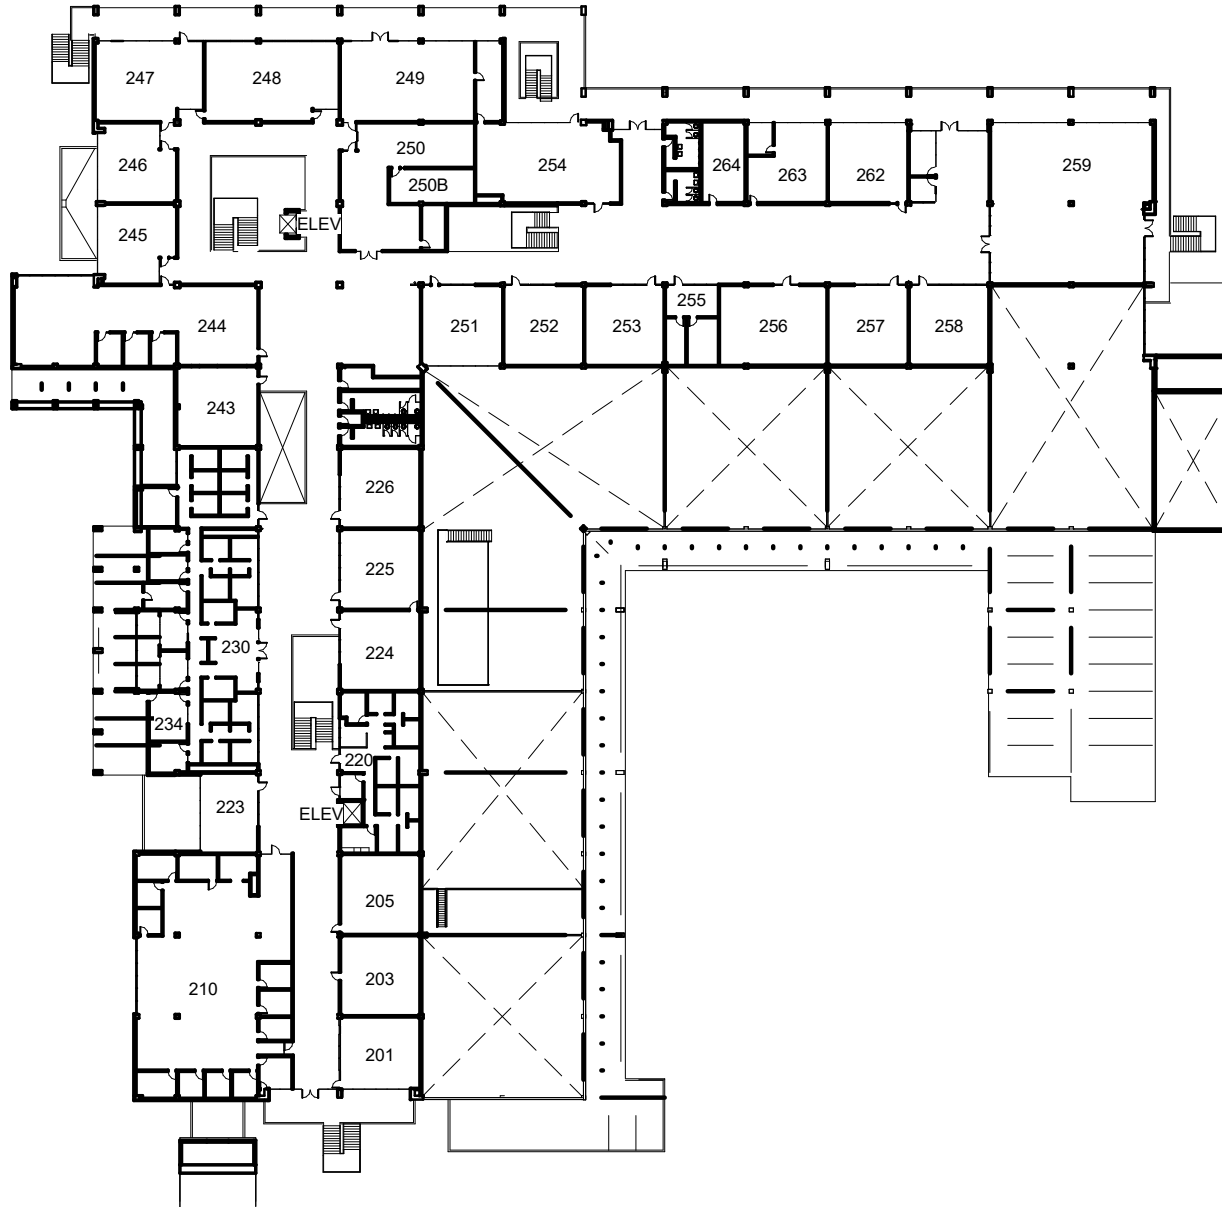

Wireless Hotspot Location
 Safe Assembly Area
 All campus locations are Tobacco Free

BUILDING 1
SECOND LEVEL
RVT RC1-2X 09/24

RC 1

BUILDING 8 CDC
FIRST LEVEL
RVT RC8-1X 09/24

RC 8 CDC

BUILDING 10
FIRST LEVEL
RVT RC10-1X 09/24

RC 10-DSTB

KENNEL
FIRST LEVEL
RVT KENNEL-1X 09/24

KENNEL

BUILDING 12
FIRST LEVEL
RVT RC12-1X 09/24

RC 12-BARN

BUILDING 13
FIRST LEVEL
RVT RC13-1X 09/24

RC 13-GROUNDS SHOP