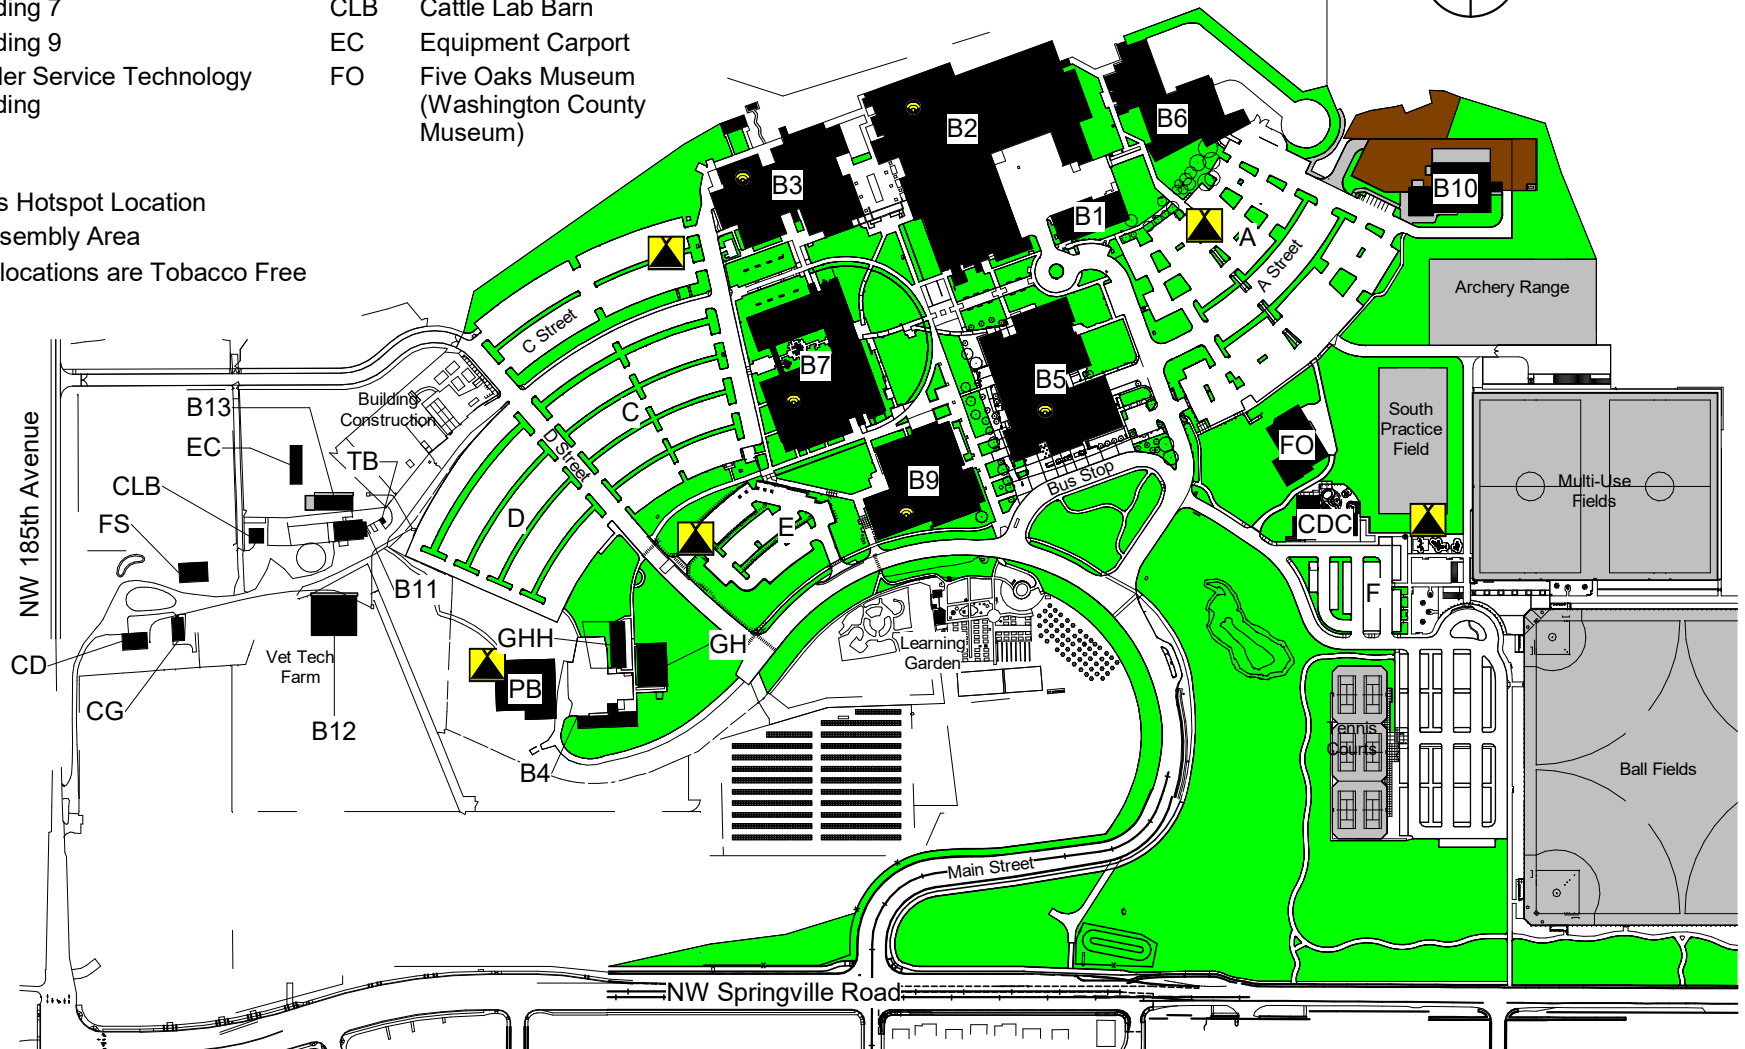

PORTLAND COMMUNITY COLLEGE

Rock Creek Campus

Rock Creek Campus
17705 NW Springville Rd.
Portland, OR 97229

Room Locator

Rock Creek Campus 17705 NW Springville Road Portland, OR

Mark	Comments	Mark	Comments	Mark	Comments
B1	Building 1	B11	Kennel	FS	Farm Shop
B2	Building 2	B12	Barn	GH	Greenhouse
B3	Building 3	B13	Grounds Shop	GHH	Greenhouse (Hoops)
B4	Building 4	CD	Caretaker's Dwelling	PB	Pole Building
B5	Building 5	CDC	Child Development Center	TB	Toilet Building
B6	Building 6	CG	Caretakers Garage		
B7	Building 7	CLB	Cattle Lab Barn		
B9	Building 9	EC	Equipment Carport		
B10	Dealer Service Technology Building	FO	Five Oaks Museum (Washington County Museum)		

Wireless Hotspot Location
 Safe Assembly Area
 All campus locations are Tobacco Free

BUILDING 1
SECOND LEVEL
RVT RC1-2X 09/24

RC 1

BUILDING 8 CDC
FIRST LEVEL
RVT RC8-1X 09/24

RC 8 CDC

BUILDING 10
FIRST LEVEL
RVT RC10-1X 09/24

RC 10-DSTB

KENNEL
FIRST LEVEL
RVT KENNEL-1X 09/24

KENNEL

BUILDING 12
FIRST LEVEL
RVT RC12-1X 09/24

RC 12-BARN

BUILDING 13
FIRST LEVEL
RVT RC13-1X 09/24

RC 13-GROUNDS SHOP