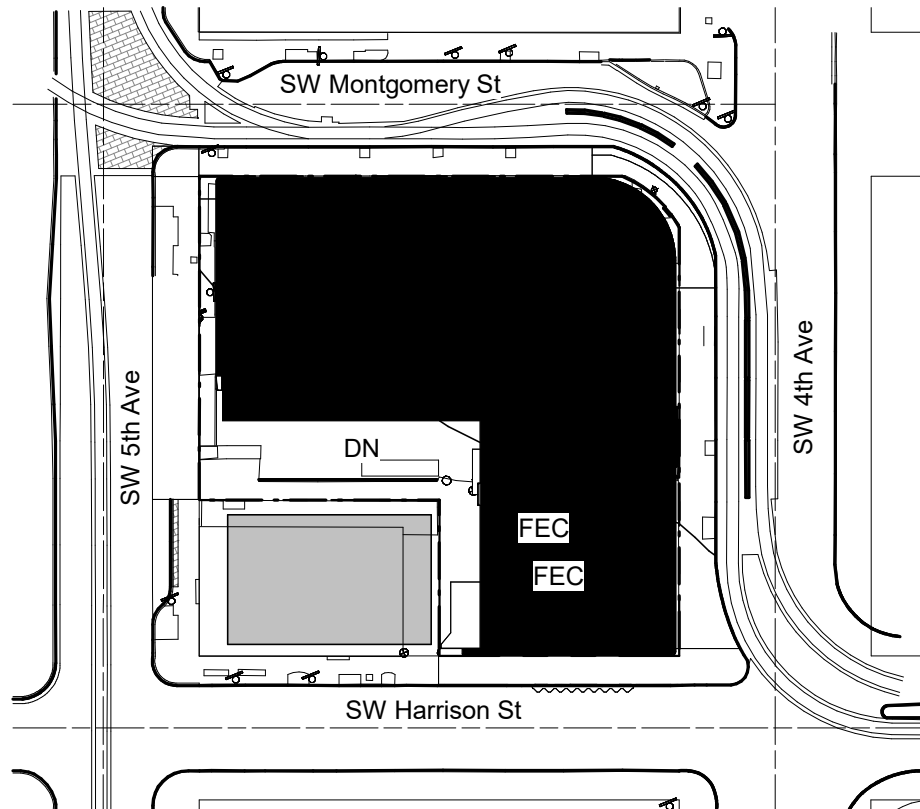

PORTLAND COMMUNITY COLLEGE

Vanport Building

1810 SW 5th Ave
Portland, OR 97201

Room Locator

VANPORT BUILDING
THIRD LEVEL
RVT VP-3X 09/24

VP