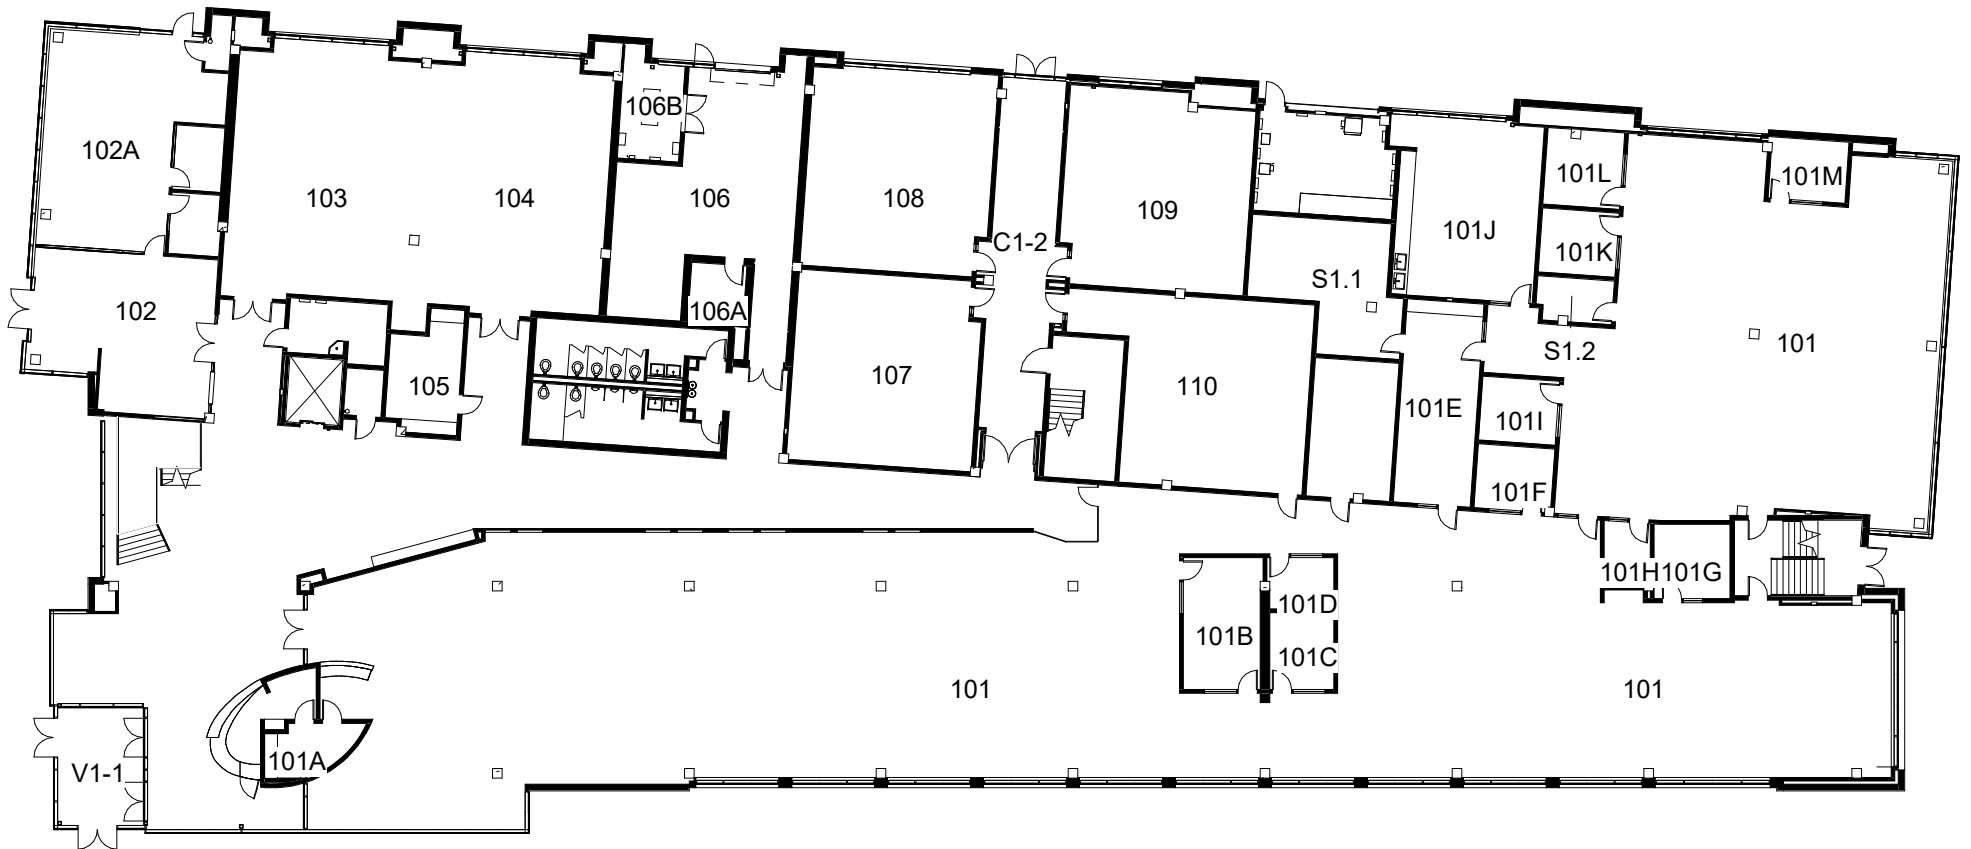

PORTLAND COMMUNITY COLLEGE

Willow Creek Center

241 SW Edgeway Drive
Beaverton, OR 97006

Room Locator

WILLOW CREEK
FIRST LEVEL
RVT WC-1X 09/24

WC

**WILLOW CREEK
SECOND LEVEL
RVT WC-2X 09/24**

WC