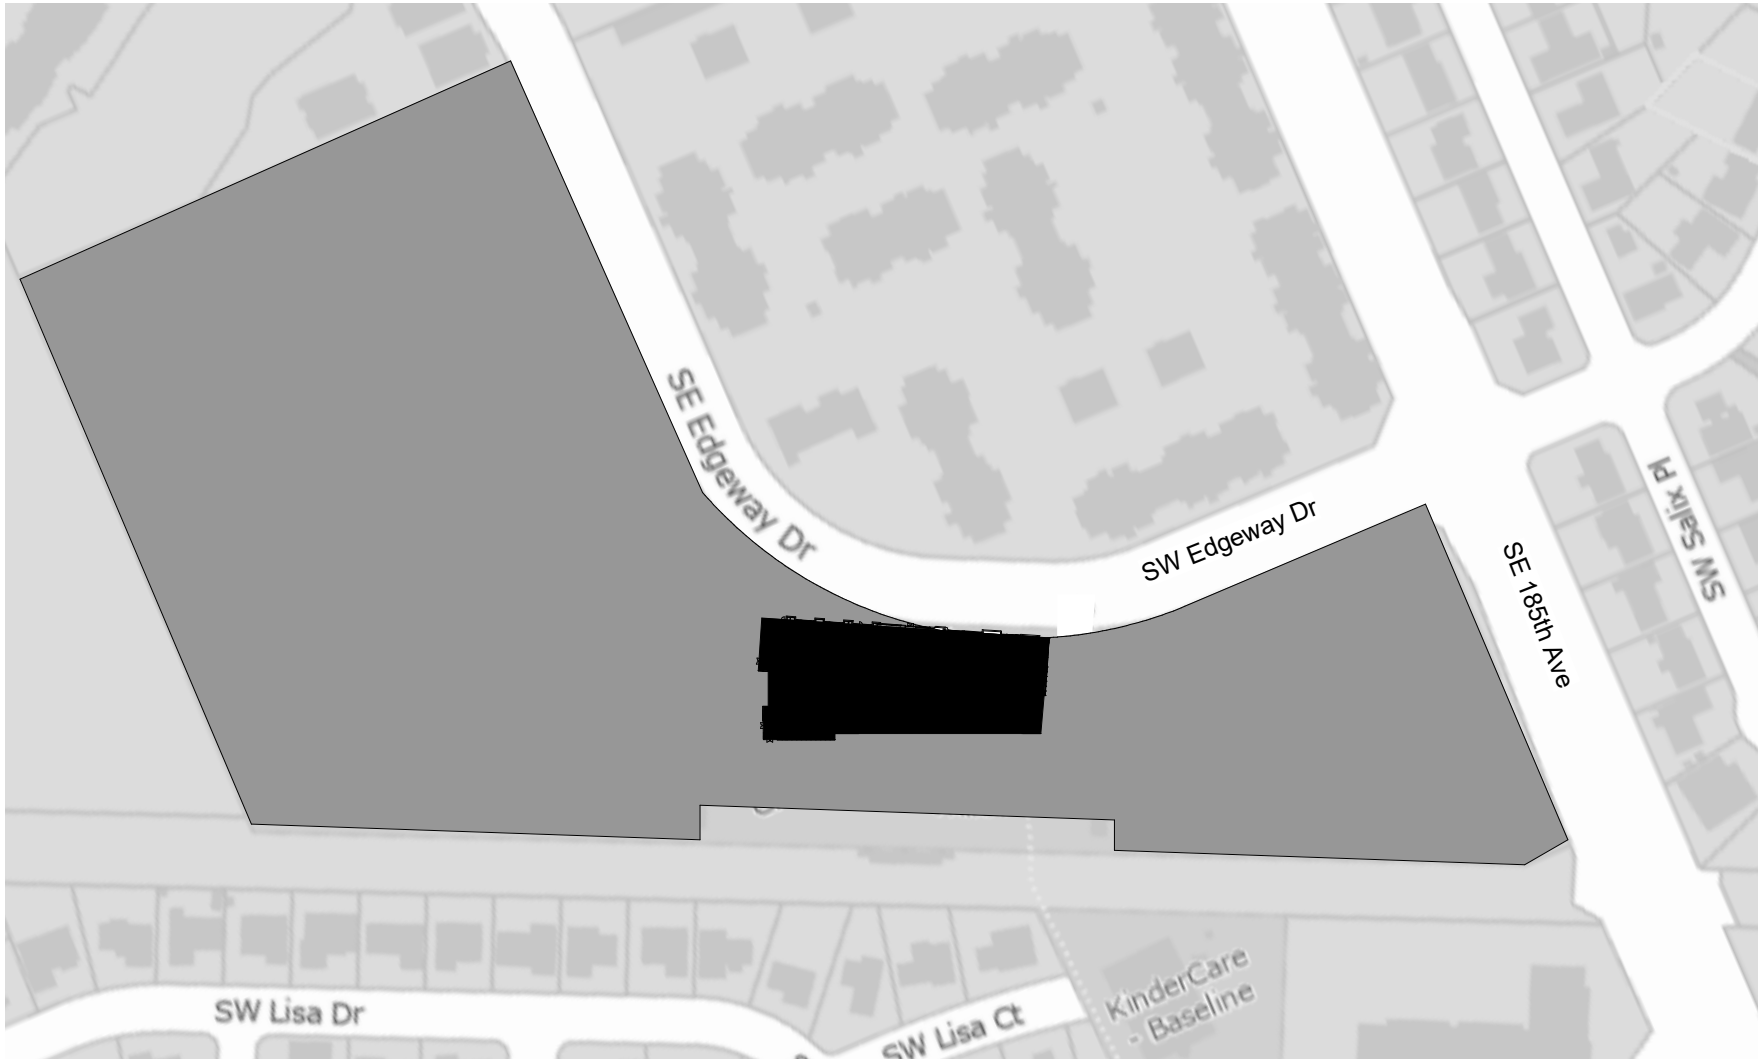

PORTLAND COMMUNITY COLLEGE

Willow Creek Center

241 SW Edgeway Drive
Beaverton, OR 97006

Room Locator

WILLOW CREEK
FIRST LEVEL
RVT WC-1X 09/24

WC

**WILLOW CREEK
SECOND LEVEL
RVT WC-2X 09/24**

WC