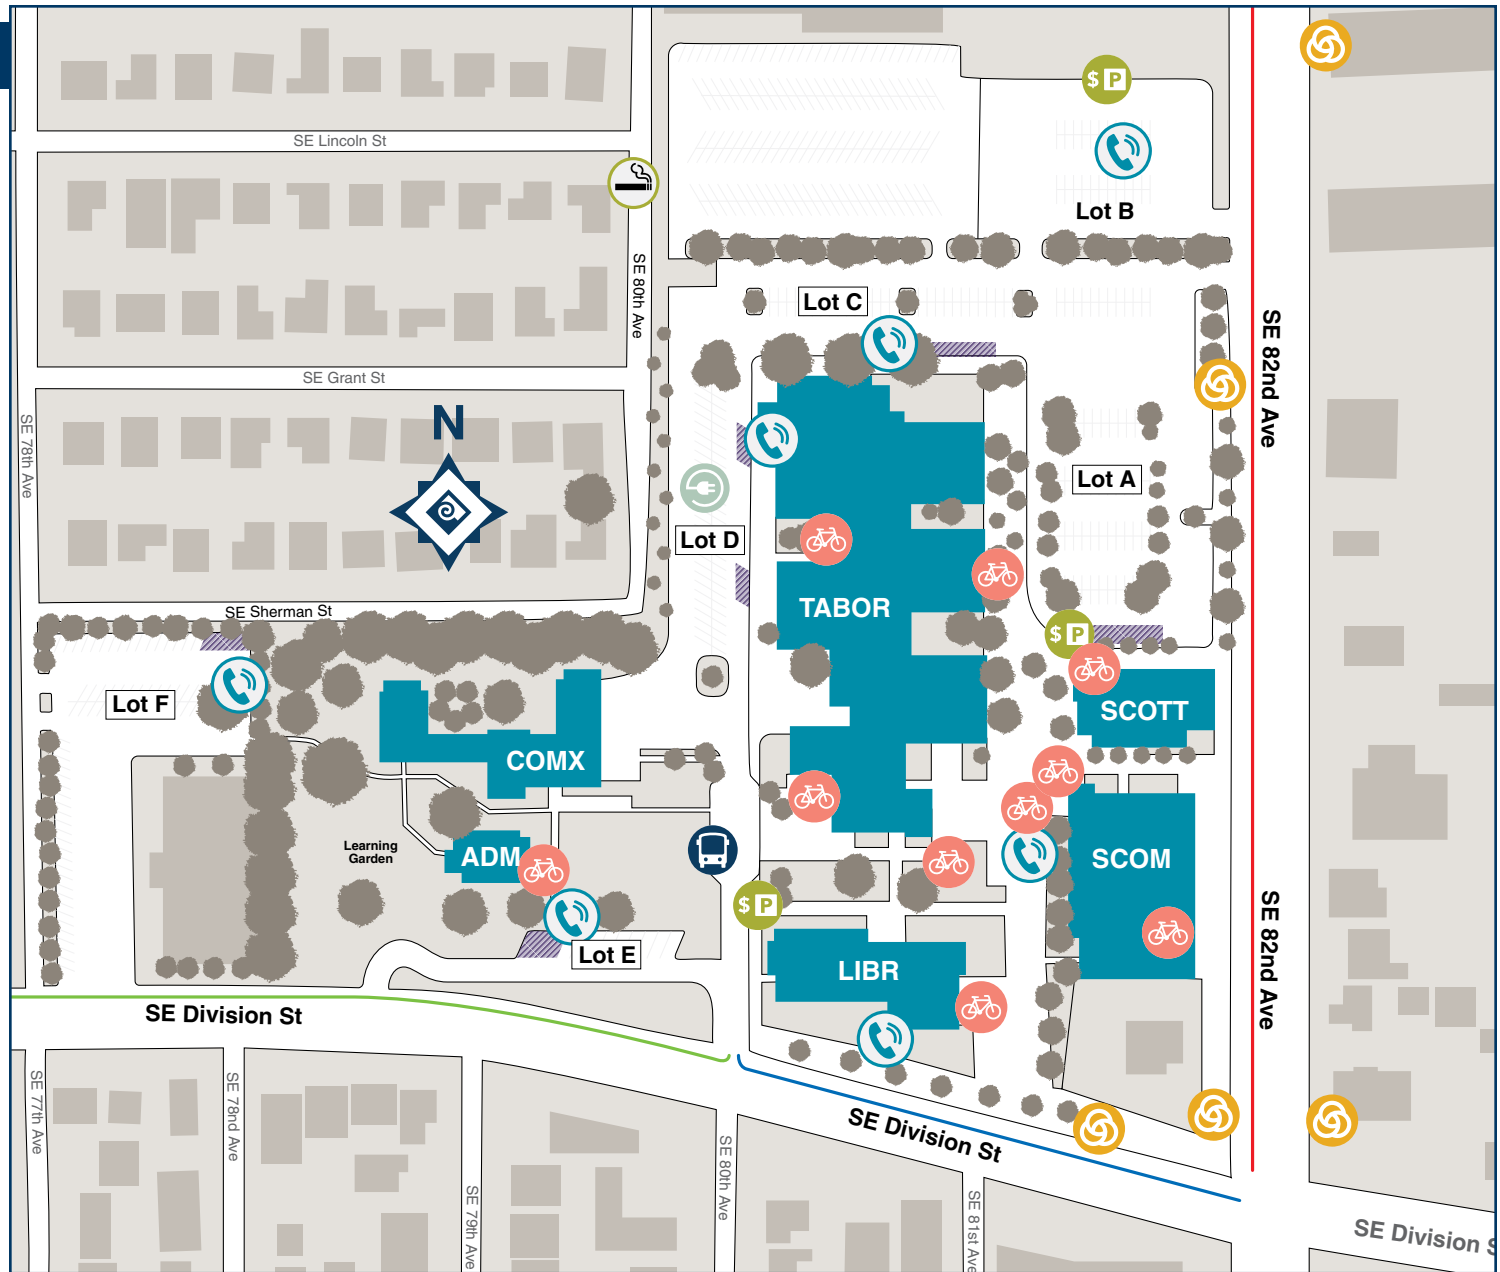

Southeast Campus

2305 SE 82nd Ave,
Portland, OR 97216
pcc.edu/southeast

BUILDINGS

- ADM** Administration Hall
- COMX** Community Hall Annex
- LIBR** Library
- SCOM** Student Commons
- SCOTT** Mt. Scott Hall
- TABOR** Mt. Tabor Hall

MAP ICONS

-  TriMet Stop
-  PCC Shuttle Stop
-  Daily Parking Permit Stations
-  Blue Light Emergency Phone
-  Electric Charging Station
-  Bicycle Parking
-  Bikeway
-  Bike Lane
-  Bike with Caution
-  Designated Smoking Area
-  Accessible Parking

For detailed building and parking lot information, visit pcc.edu/map.

Public Safety (TABOR, Room 155)
Emergency 911 or 971-722-4444 | Non-Emergency 971-722-4902