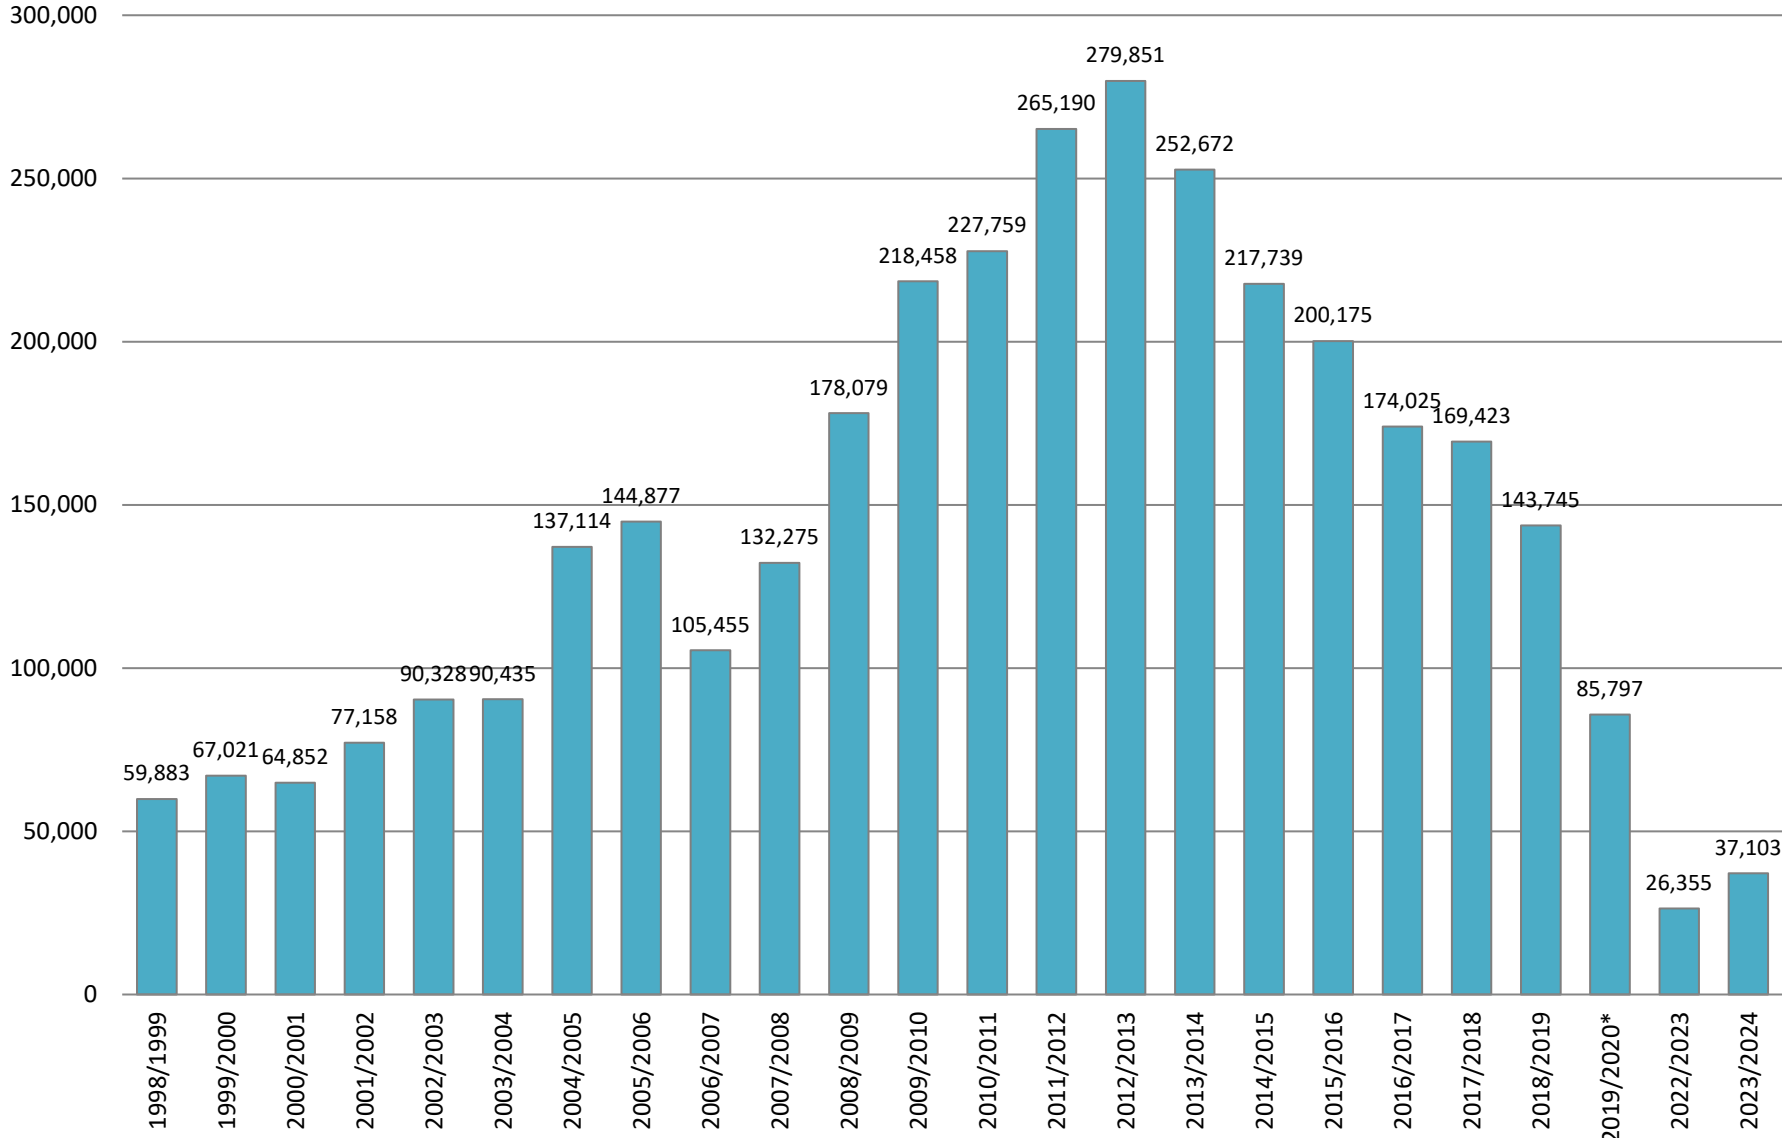

# Total Shuttle Usage by Fiscal Years

■ Total Rides

\*No Spring Term COVID-19