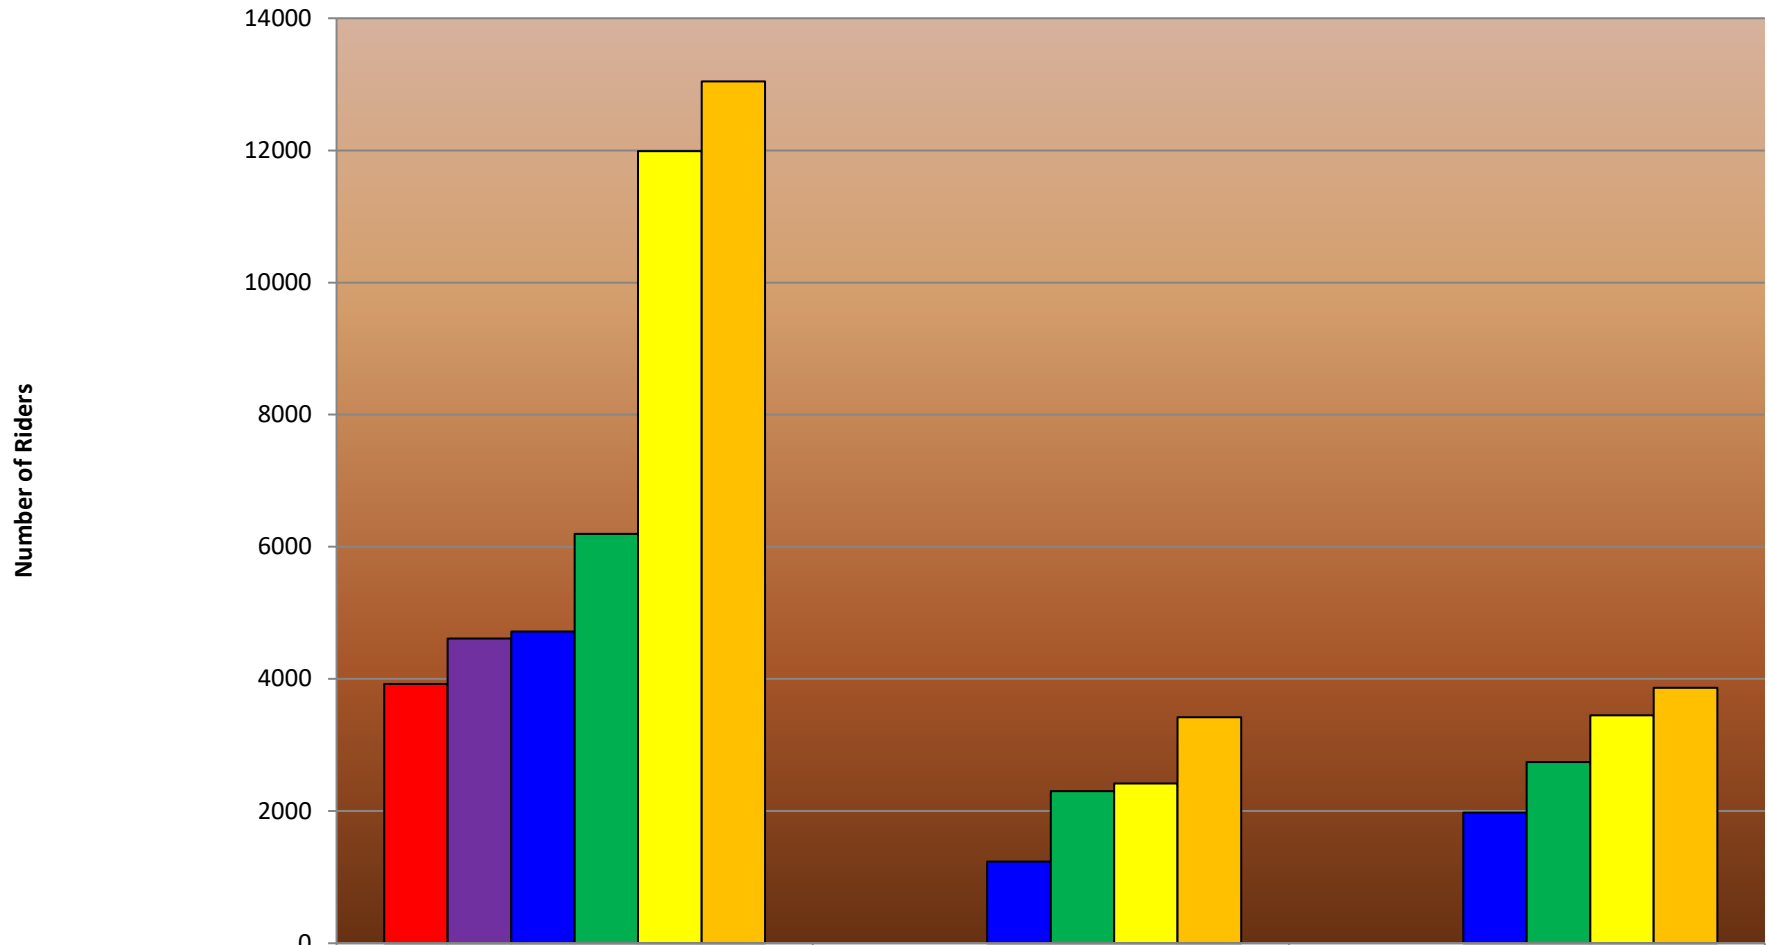

Spring Term Shuttle Usage

	2019	2023	2024
■ Cascade (Red Line)	3923	0	0
■ Cascade (Purple Line)	4614	0	0
■ Rock Creek (Blue Line)	4719	1237	1976
■ Cascade (Green Line)	6197	2303	2741
■ Southeast (Yellow Line)	11986	2418	3448
■ Sylvania (Orange Line)	13042	3422	3865